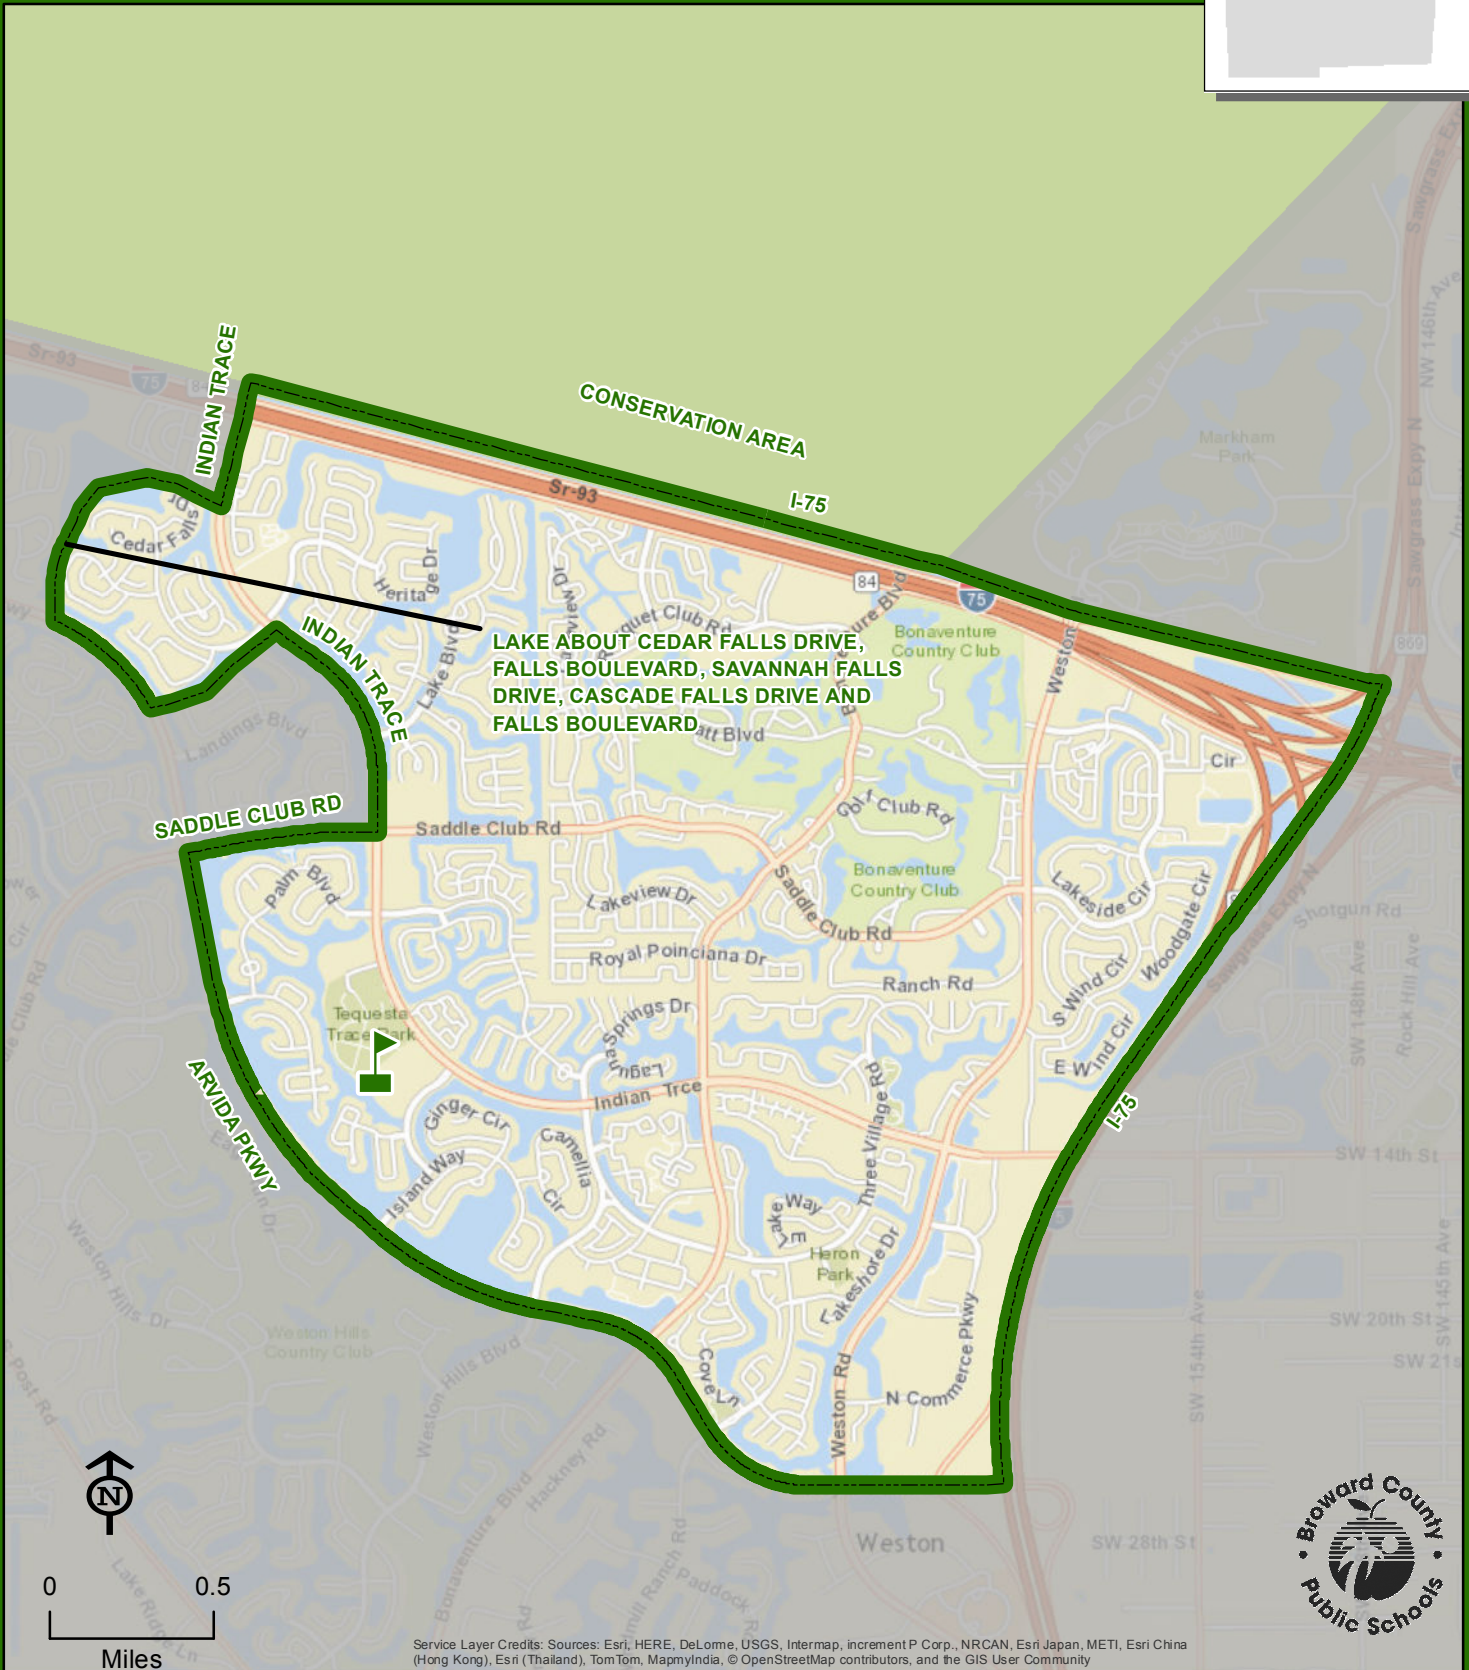

# TEQUESTA TRACE MIDDLE SCHOOL

1800 INDIAN TRACE  
FORT LAUDERDALE, FLORIDA 33326  
754-323-4400

Innovative Program

TEQUESTA TRACE

Service Layer Credits: Sources: Esri, HERE, DeLorme, USGS, Intermap, increment P Corp., NRCAN, Esri Japan, METI, Esri China (Hong Kong), Esri (Thailand), TomTom, MapmyIndia, © OpenStreetMap contributors, and the GIS User Community

THIS MAP IS FOR CONCEPTUAL PURPOSES ONLY AND SHOULD NOT BE USED FOR LEGAL BOUNDARY DETERMINATIONS